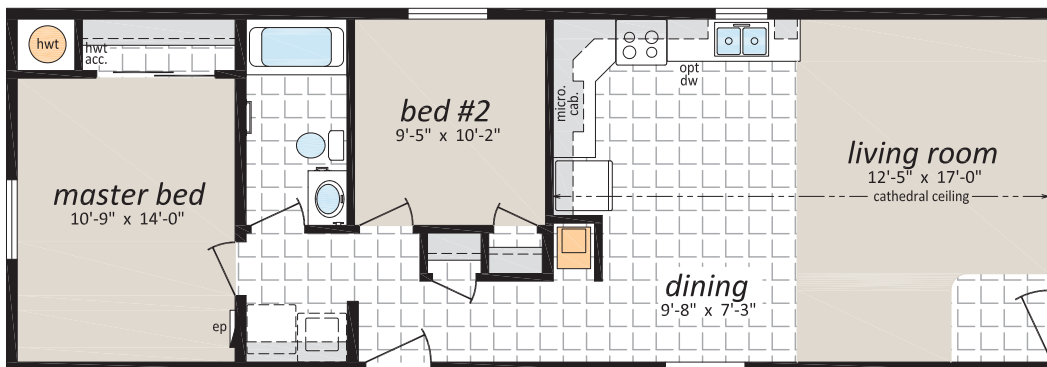

CJS Series 18' Wide Homes

www.sriregent-saville.ca

Note: Some exterior features may be optional or done by others on site.

CJS-1825 18' x 52', 936 sq. ft.

Follow us: