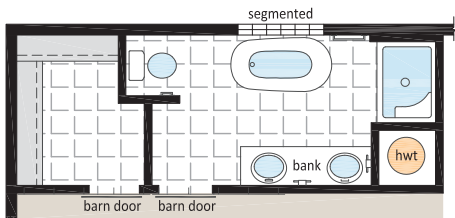

CJS Series 18' Wide Homes

www.sriregent-saville.ca

Note: Some exterior features may be optional or done by others on site.

CJS-1835 18' x 76', 1,368 sq. ft.

OPTIONAL
ENSUITE

Follow us: