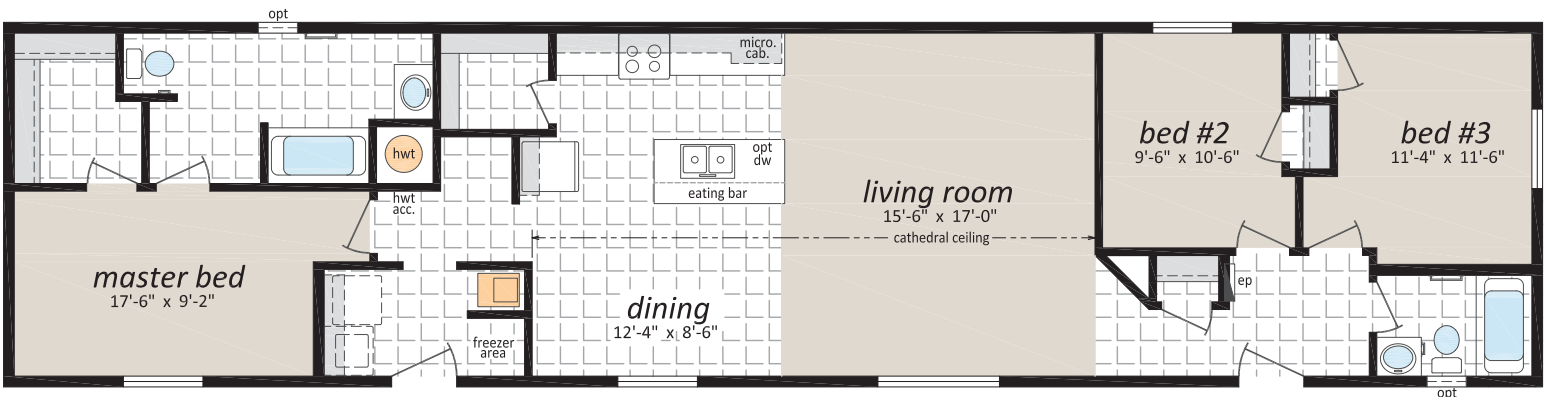

CJS Series 18' Wide Homes

www.sriregent-saville.ca

Note: Some exterior features may be optional or done by others on site.

CJS-1835 18' x 76', 1,368 sq. ft.

OPTIONAL
ENSUITE

Follow us: