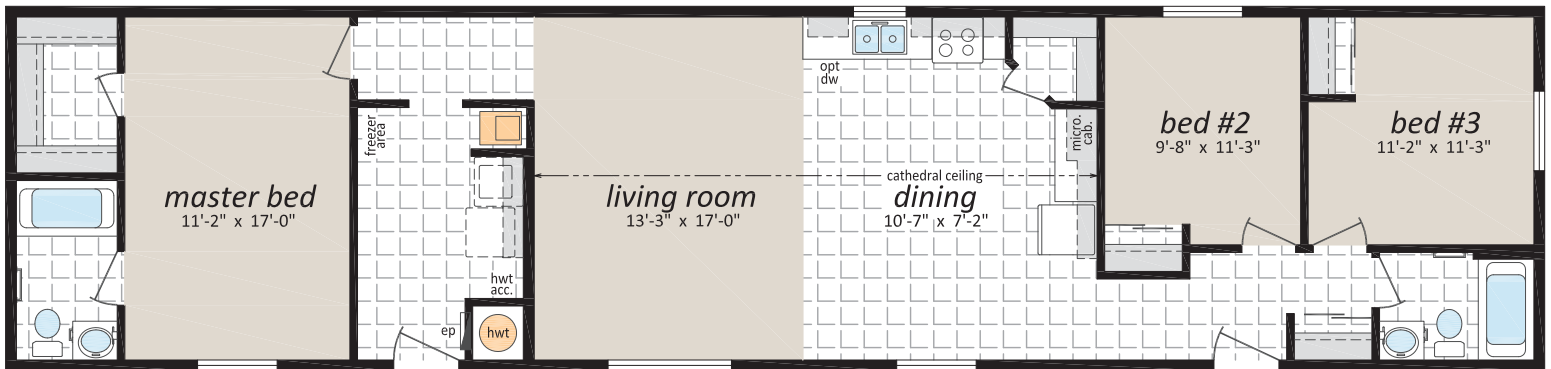

# CJS Series 18' Wide Homes

[www.sriregent-saville.ca](http://www.sriregent-saville.ca)

Note: Some exterior features may be optional or done by others on site.

## CJS-1837 18' x 76', 1,368 sq. ft.

Follow us: