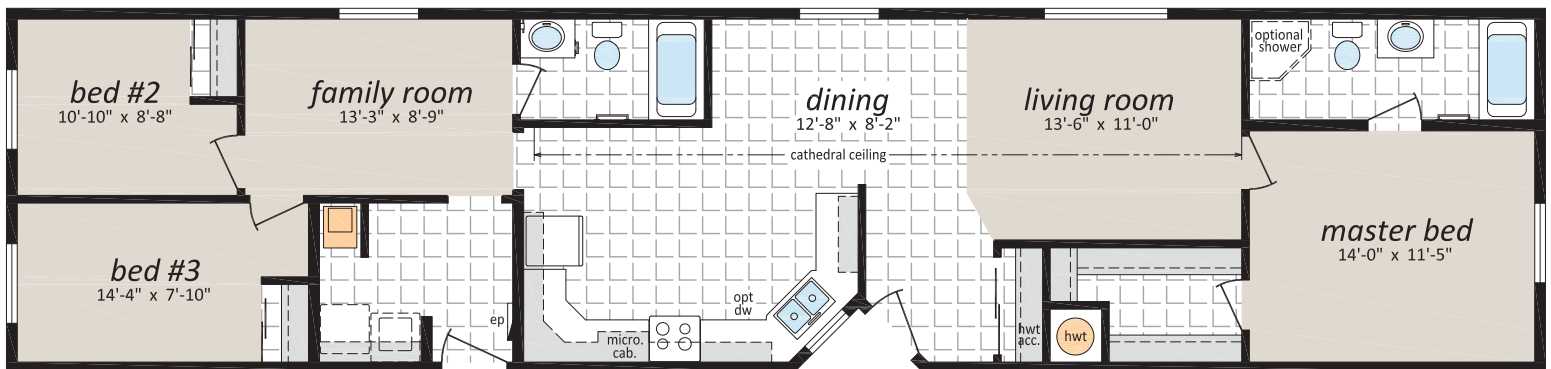

CJS Series

18' Wide Homes

www.sriregent-saville.ca

Note: Some exterior features may be optional or done by others on site.

CJS-1843

18' x 76', 1,368 sq. ft.

Follow us: