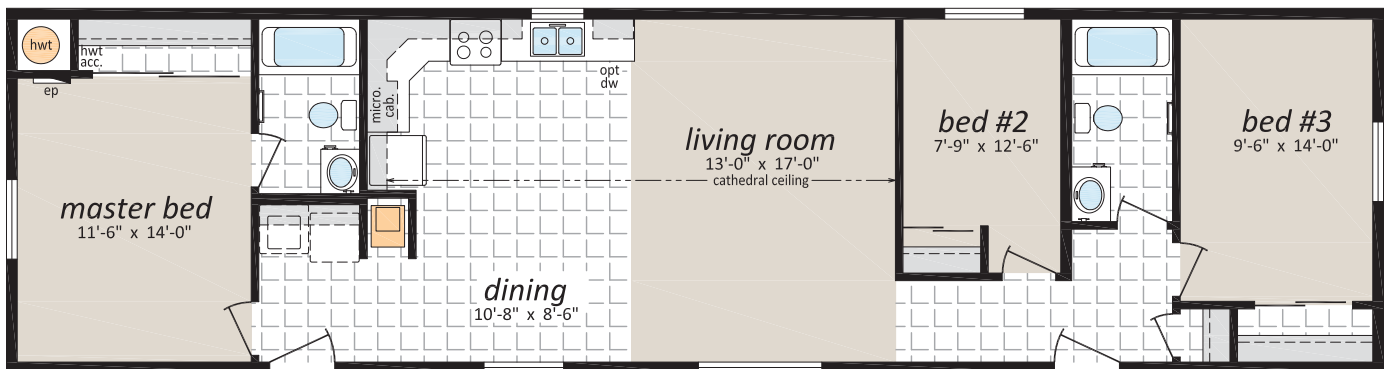

# CJS Series 18' Wide Homes

[www.sriregent-saville.ca](http://www.sriregent-saville.ca)

Note: Some exterior features may be optional or done by others on site.

## CJS-1845 18' x 68', 1,224 sq. ft.

Follow us: