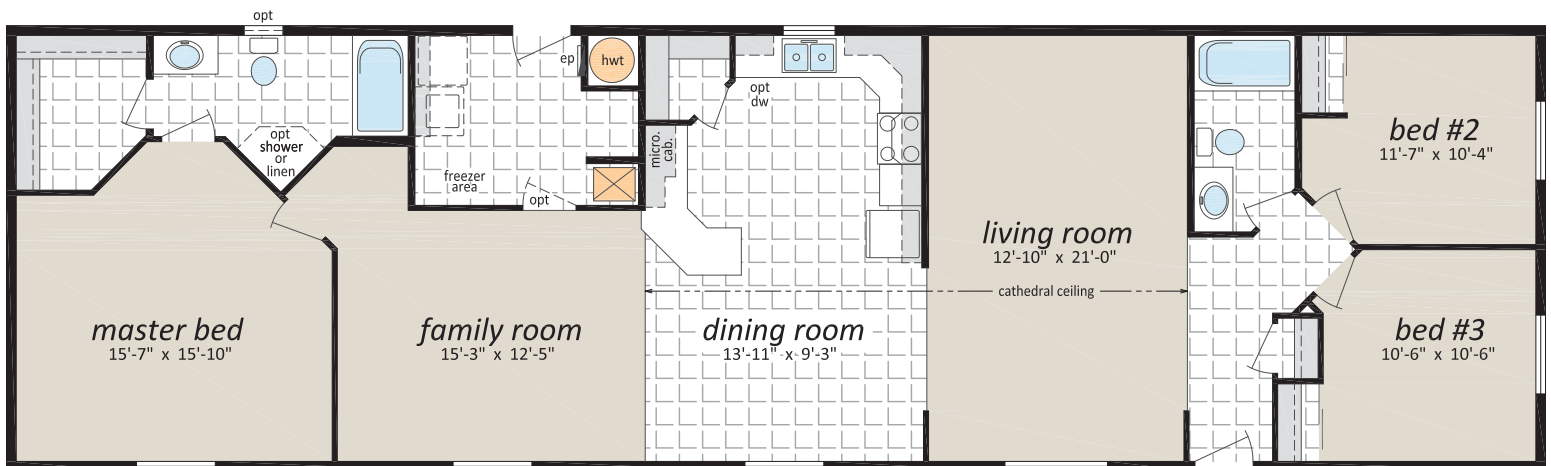

CJS Series

22' Wide Homes

www.sriregent-saville.ca

Note: Some exterior features may be optional or done by others on site.

CJS-2212

22' x 76', 1,672 sq. ft.

Follow us: