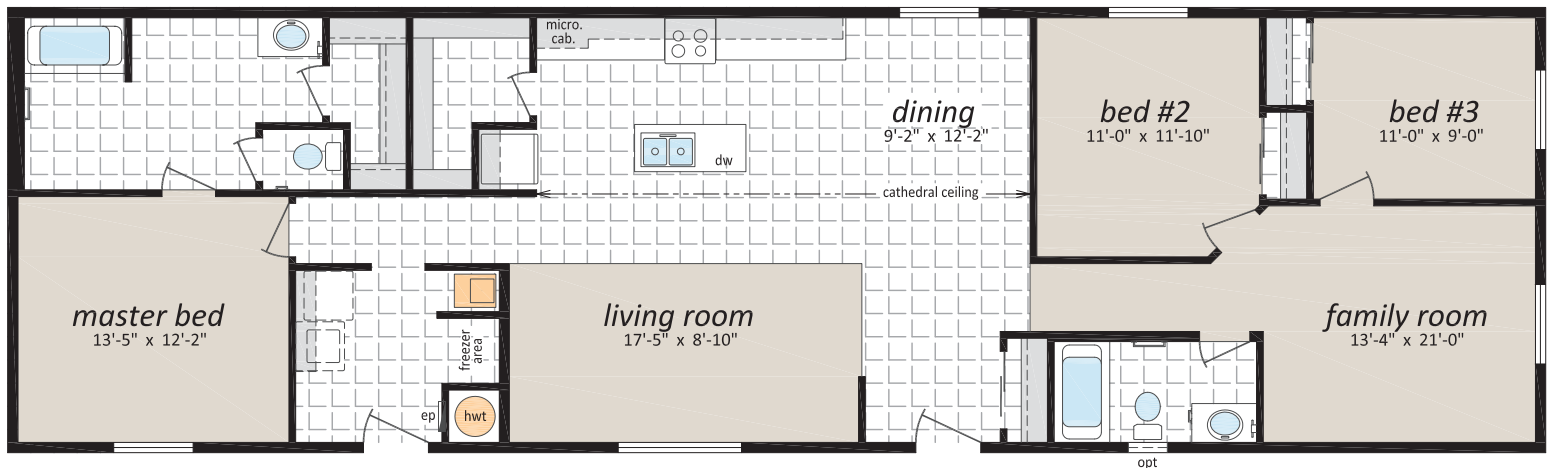

CJS Series

22' Wide Homes

www.sriregent-saville.ca

Note: Some exterior features may be optional or done by others on site.

CJS-2237

22' x 76', 1,672 sq. ft.

Follow us: