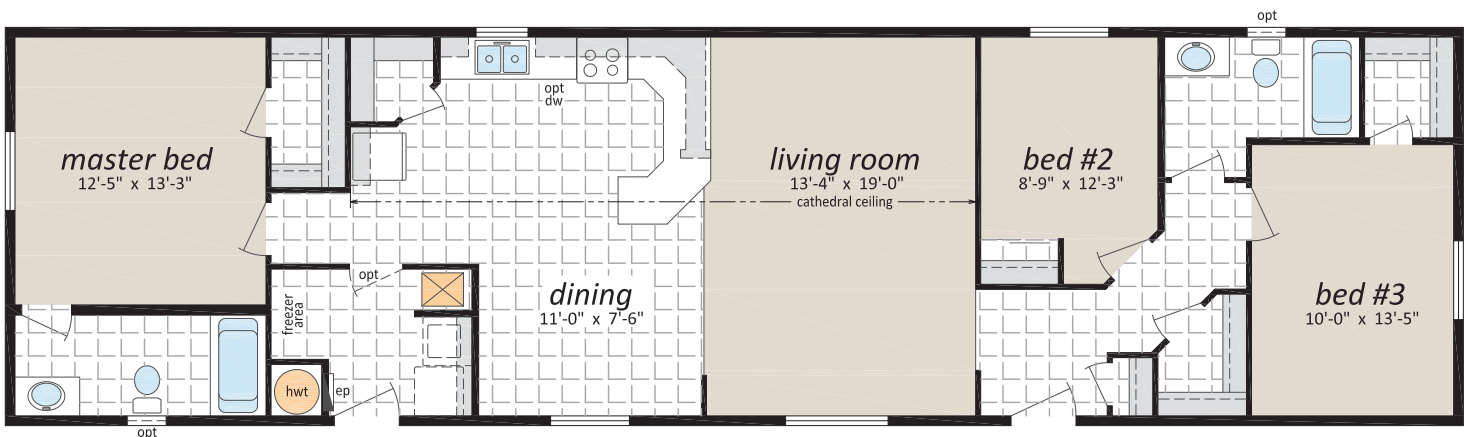

CJS Series 20' Wide Homes

www.sriregent-saville.ca

Note: Some exterior features may be optional or done by others on site.

CJS-3004 20' x 72', 1,440 sq. ft.

Follow us: