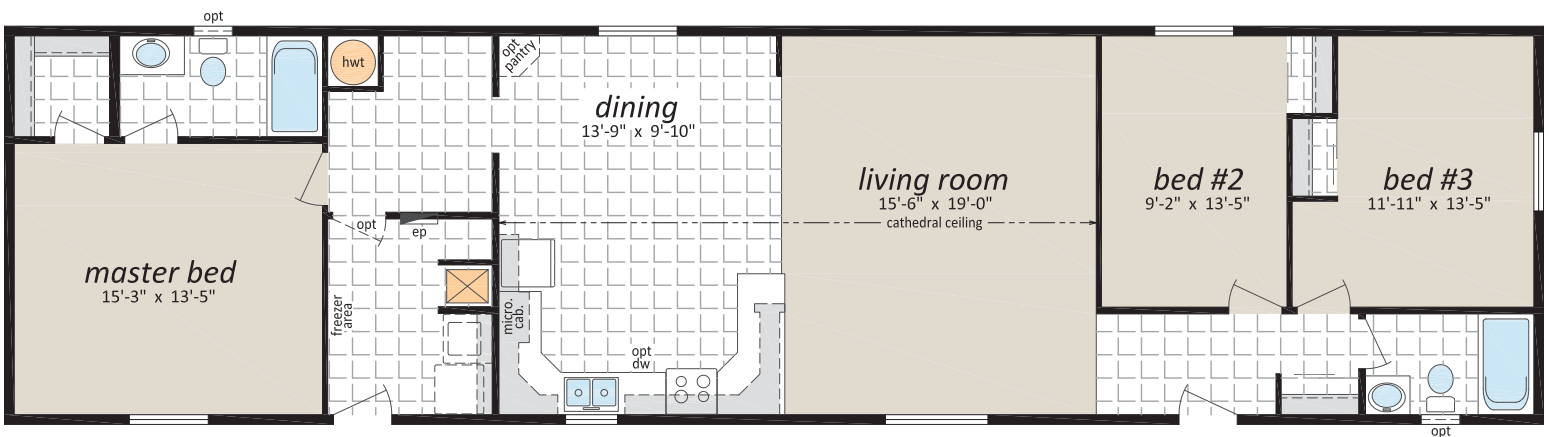

CJS Series 20' Wide Homes

www.sriregent-saville.ca

Note: Some exterior features may be optional or done by others on site.

CJS-3000 20' x 76', 1,520 sq. ft.

Follow us: